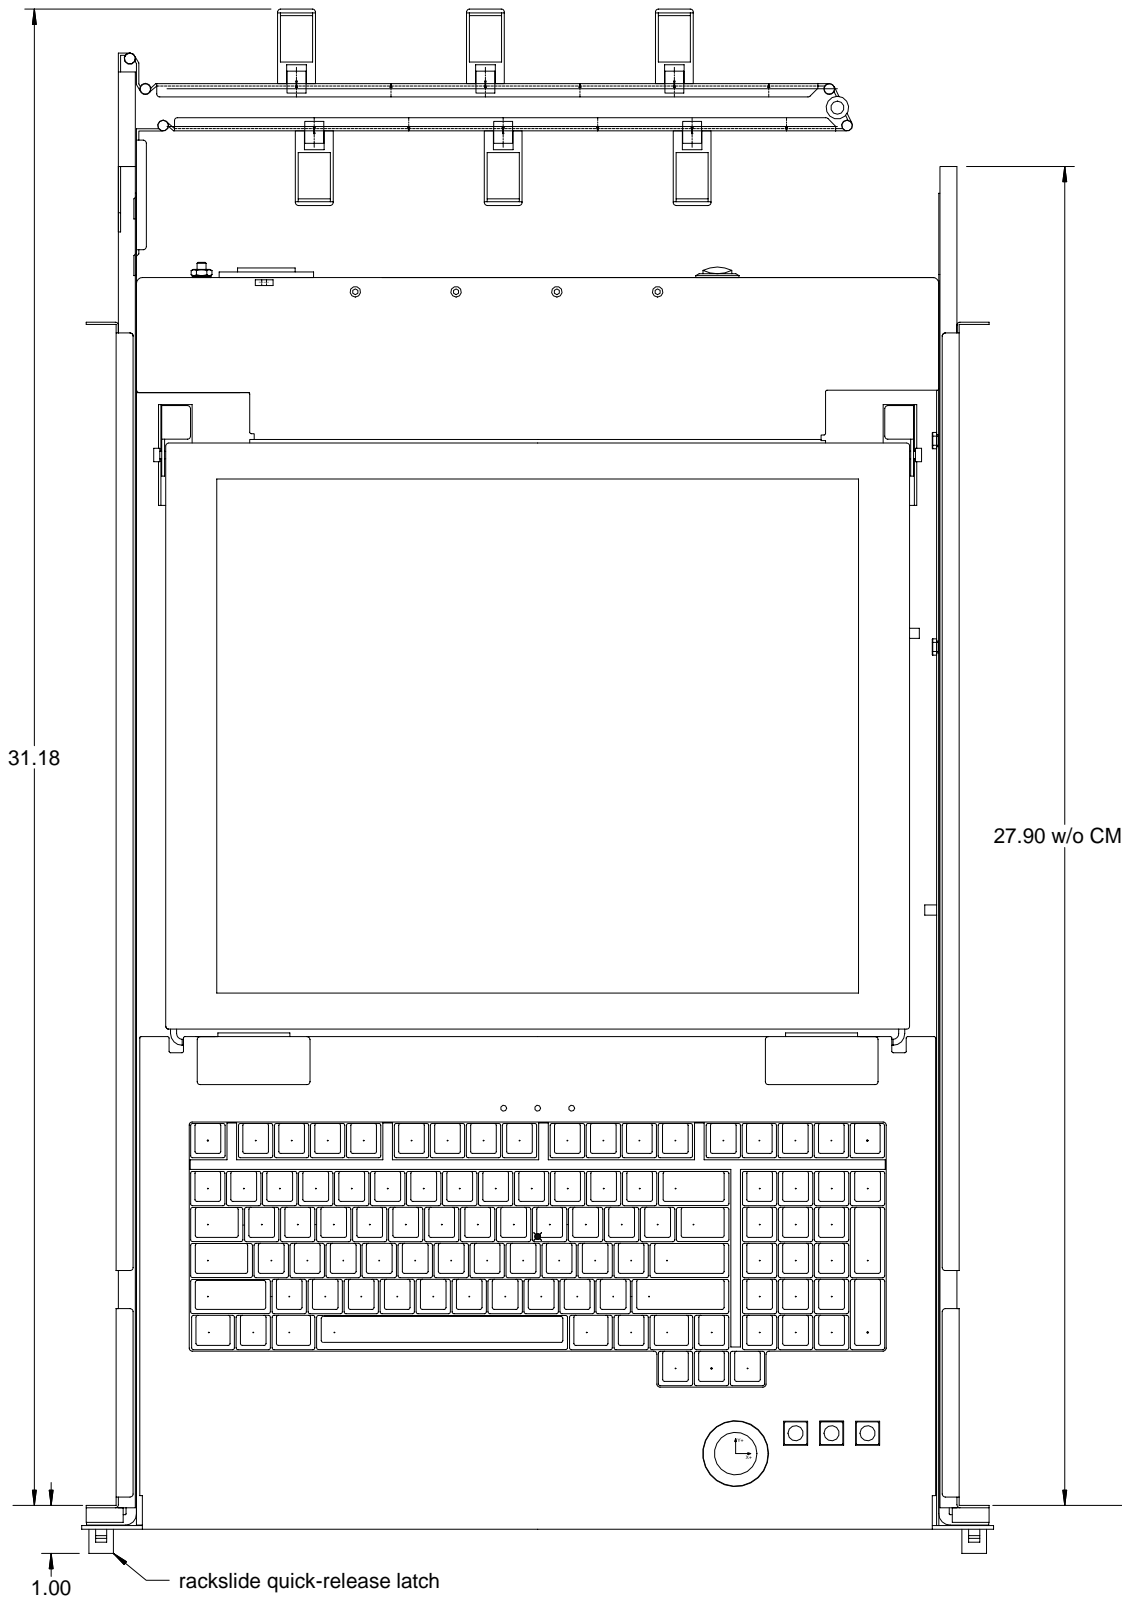

16 Port Minicom

31.18

27.90 w/o CMA

1.00

rackslide quick-release latch

USB port

19.00

1.70