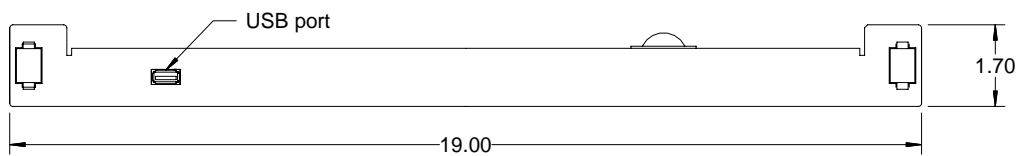

16 Port Minicom

31.18

27.90 w/o CMA

1.00

rackslide quick-release latch

USB port

19.00

1.70