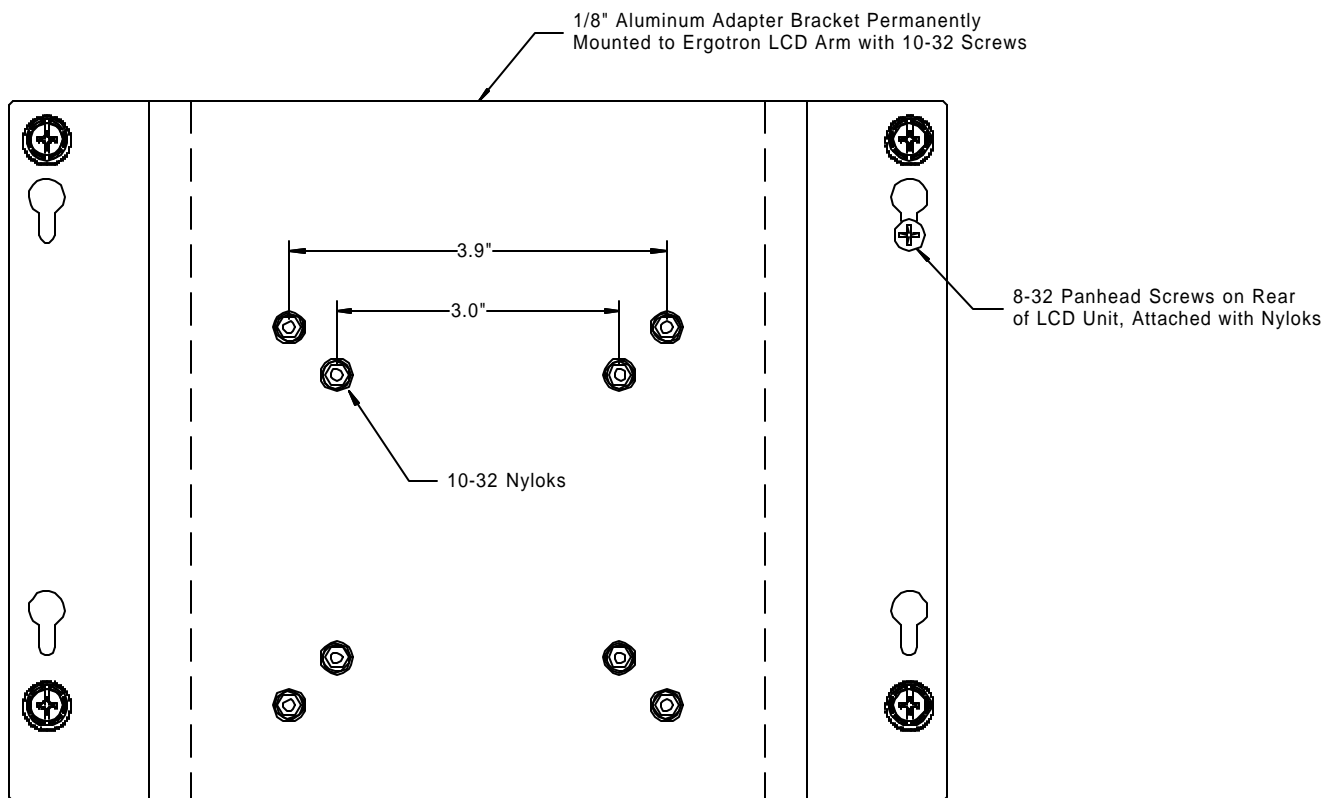

<b>NEURO LOGIC</b>		451-C Constitution Ave CAMARILLO, CA 93012 805-389-5435, 5436 fax	
Title <b>CF17 MIL Outline Dimensions</b>			
Size <b>B</b>	File <b>##_CF17MIL_OTL-3</b>	Rev	
24-JUN-2004		Scale 1/4 x	☺

2092

<b>NEURO LOGIC</b>		451-C Constitution Ave CAMARILLO, CA 93012 805-389-5435, 5436 fax	
Title		CF17 MIL VESA Adapter	
Size A	File	2092_VESA Adapter	Rev
23-JUN-2004	Scale	1/2x	☐

Proto 2 I/O Connector Configuration

Proposed Production Configuration

<b>NEURO LOGIC</b>		451-C Constitution Ave CAMARILLO, CA 93012 805-389-5435, 5436 fax	
Title		CF17 MIL Connector Panel	
Size	File	Rev	
A	CF17MIL_OTL 4		
9-SEP-2004	Scale 1/2x		